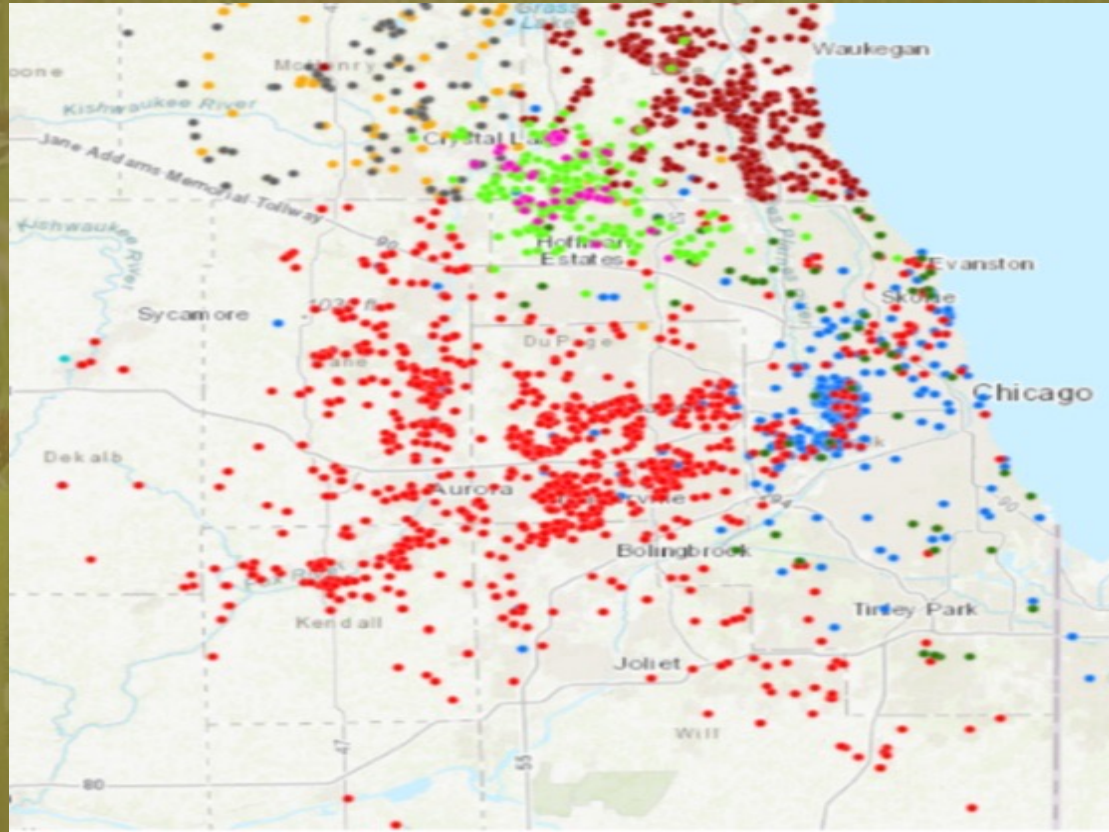

We sell features and benefits Eco- Friendly

Milkweed plant - \$4

Experience - Priceless

Conservation@Home

Join the movement !

Rockford area - Contact Kim Johnson Natural Lands Institute
815/964-6666 and info@naturalland.org